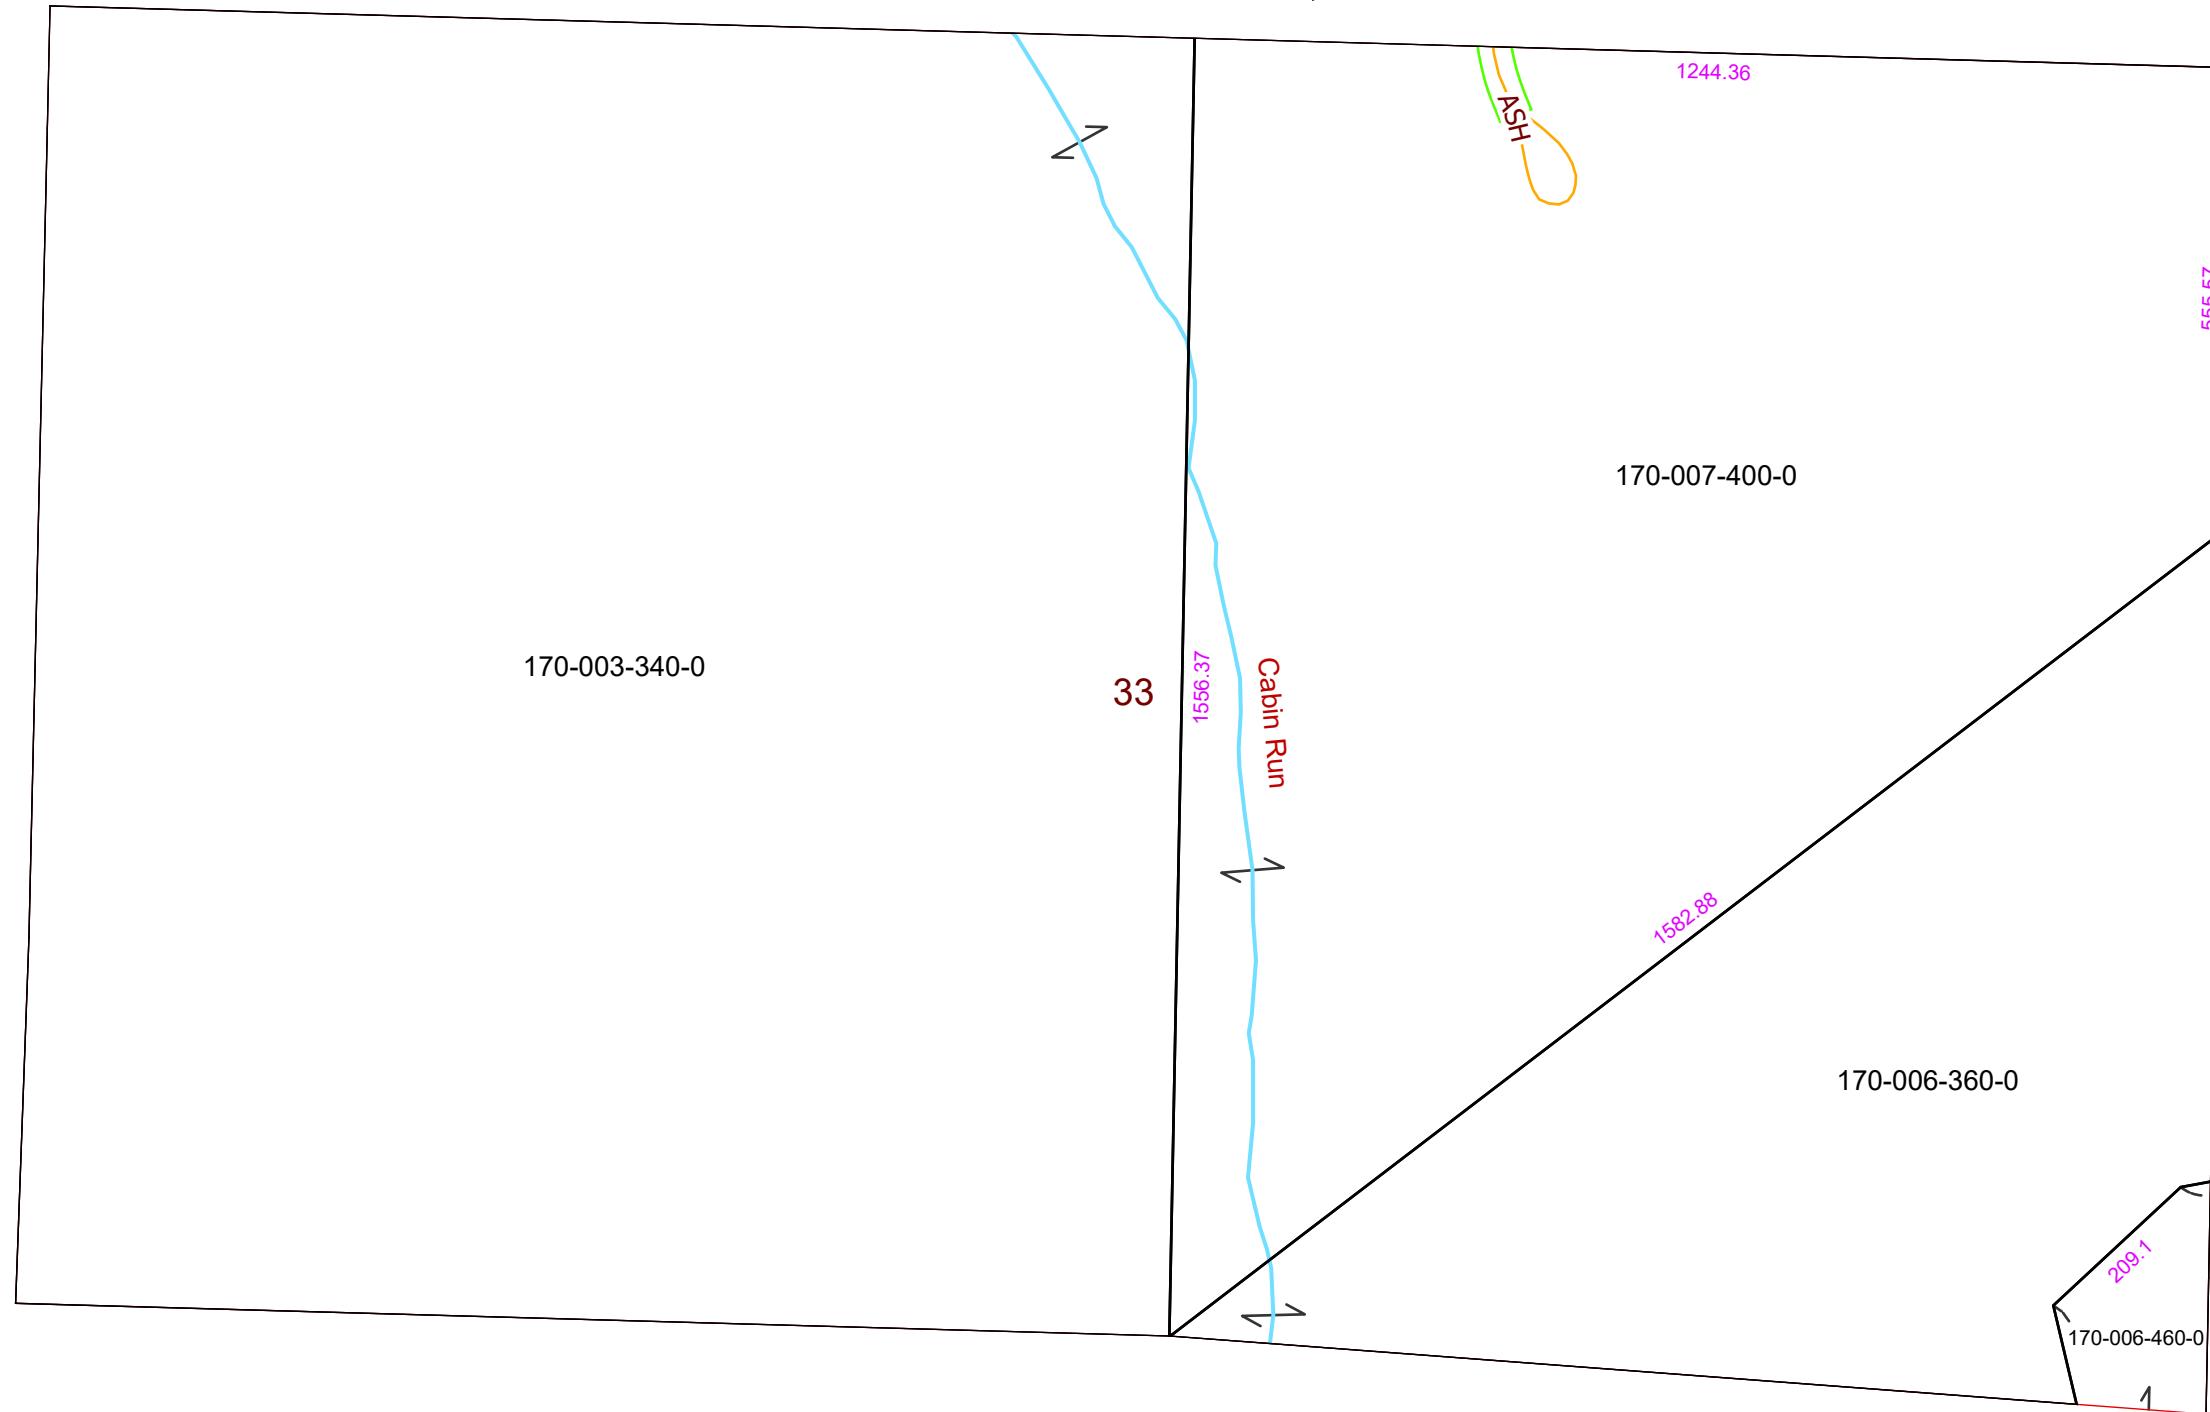

MORGAN COUNTY, OHIO

WINDSOR TWP. FRAC. 33, T-9, R-11, U.S. LOTS

PIN	Owner	LegalDescr	VOL	PAGE	Acres
170-006-460-0	CAIN THOMAS WADE	R11 T09 S00 FR 33	OR50	105	1.59
170-003-340-0	DAVIS BRADLEY K	R11 T09 S00 FR 33	OR229	2380	50
170-007-400-0	HORNER JANE R	R11 T09 S00 SD 1 FR	D.V 196	614	30.161
170-006-360-0	MURPHY JOHN T & SUSAN D	R11 T09 S00 FR 33	OR235	4163	12.86

Boundaries

Type

- County
- Hidden
- Hydro
- Parcel
- ROW
- Section
- Lot
- <all other values>

08/10/2020